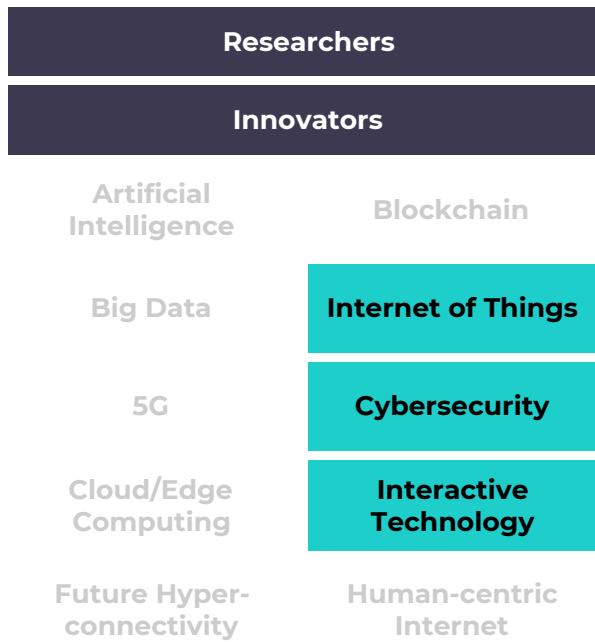

The **Engineering Department** is distinguished by its state-of-the art laboratories and strong ties to the local high-tech industries. The Department focuses on hands-on and project-based learning and it offers exciting paid research and training opportunities to all engineering students. Many of our alums work for big names, including Keysight, Parker Hannifin, Xilinx, Broadcom, Disney, Fitbit, PG&E, Google, Tesla, and Apple.

Partners

CHALLENGE #14 - SSU-LORA-01

→ Secure Internet of Things

GOALS

Define and explore various low power security protocols / how far a single bit can be sent with the lowest power / Exploring LoRa.

DETAILS

How to design practical secure protocols for low power devices.

SKILLS REQUIRED

Cyber security, Wireless, Embedded systems, Fiber Optics.

→ READ THE GUIDELINES